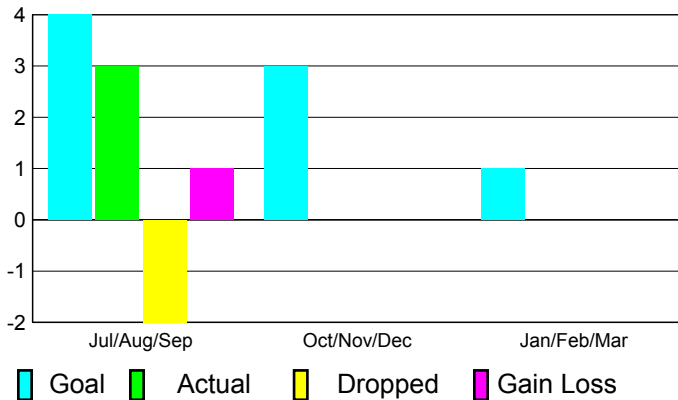

2010-2011 GMT Reports for District (or Undistricted) **District 354 E**

GMT: **KWANG-SOO JANG**

Location: **REPUBLIC OF KOREA**

GMT CA: **5**

CLUBS

Club Results
2010-2011

Clubs
2009-2010

Month	New Club Goal	Actual New Clubs	Actual Dropped Clubs	Gain/Loss of Clubs	Gain/Loss of Clubs
Jul/Aug/Sep	4	3	-2	1	0
Oct/Nov/Dec	3	0	0	0	0
Jan/Feb/Mar	1	0	0	0	0
Totals	8	3	-2	1	0

Club Results 2010-2011

Goal, New, Dropped, Gain/Loss

Comparison of Club Gain/Loss

Current Year Compared to the Previous Year

YTD Status Quo Clubs 2010-2011

Status Quo Clubs Compared to Status Quo Members

MEMBERSHIP