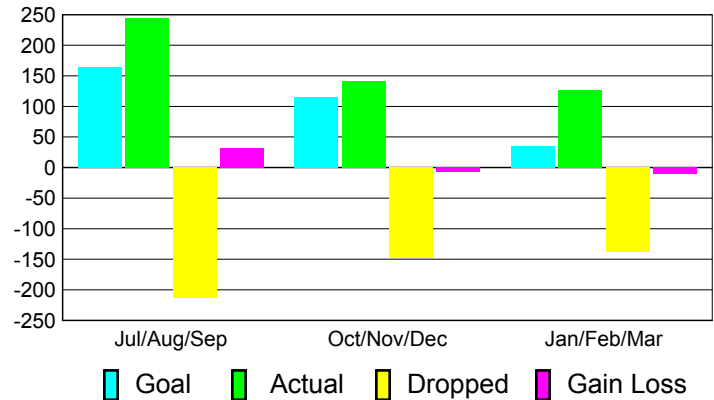

Membership Results 2010-2011

Goal, New, Dropped, Gain/Loss

Comparison of Membership Gain/Loss

Current Year Compared to the Previous Year