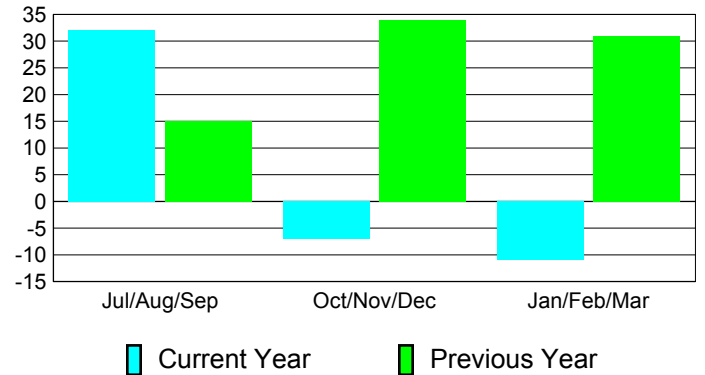

Membership Results
2010-2011

Membership
2009-2010

Month	Net Memb Goal	Actual New Memb	Actual Dropped Memb	Gain/Loss of Memb	Gain/Loss of Memb
Jul/Aug/Sep	165	245	-213	32	15
Oct/Nov/Dec	116	141	-148	-7	34
Jan/Feb/Mar	35	127	-138	-11	31
Totals	316	513	-499	14	80

Membership Results 2010-2011

Goal, New, Dropped, Gain/Loss

Comparison of Membership Gain/Loss

Current Year Compared to the Previous Year

Gender Comparison 2010-2011

Jul/Aug/Sep

Oct/Nov/Dec

Jan/Feb/Mar